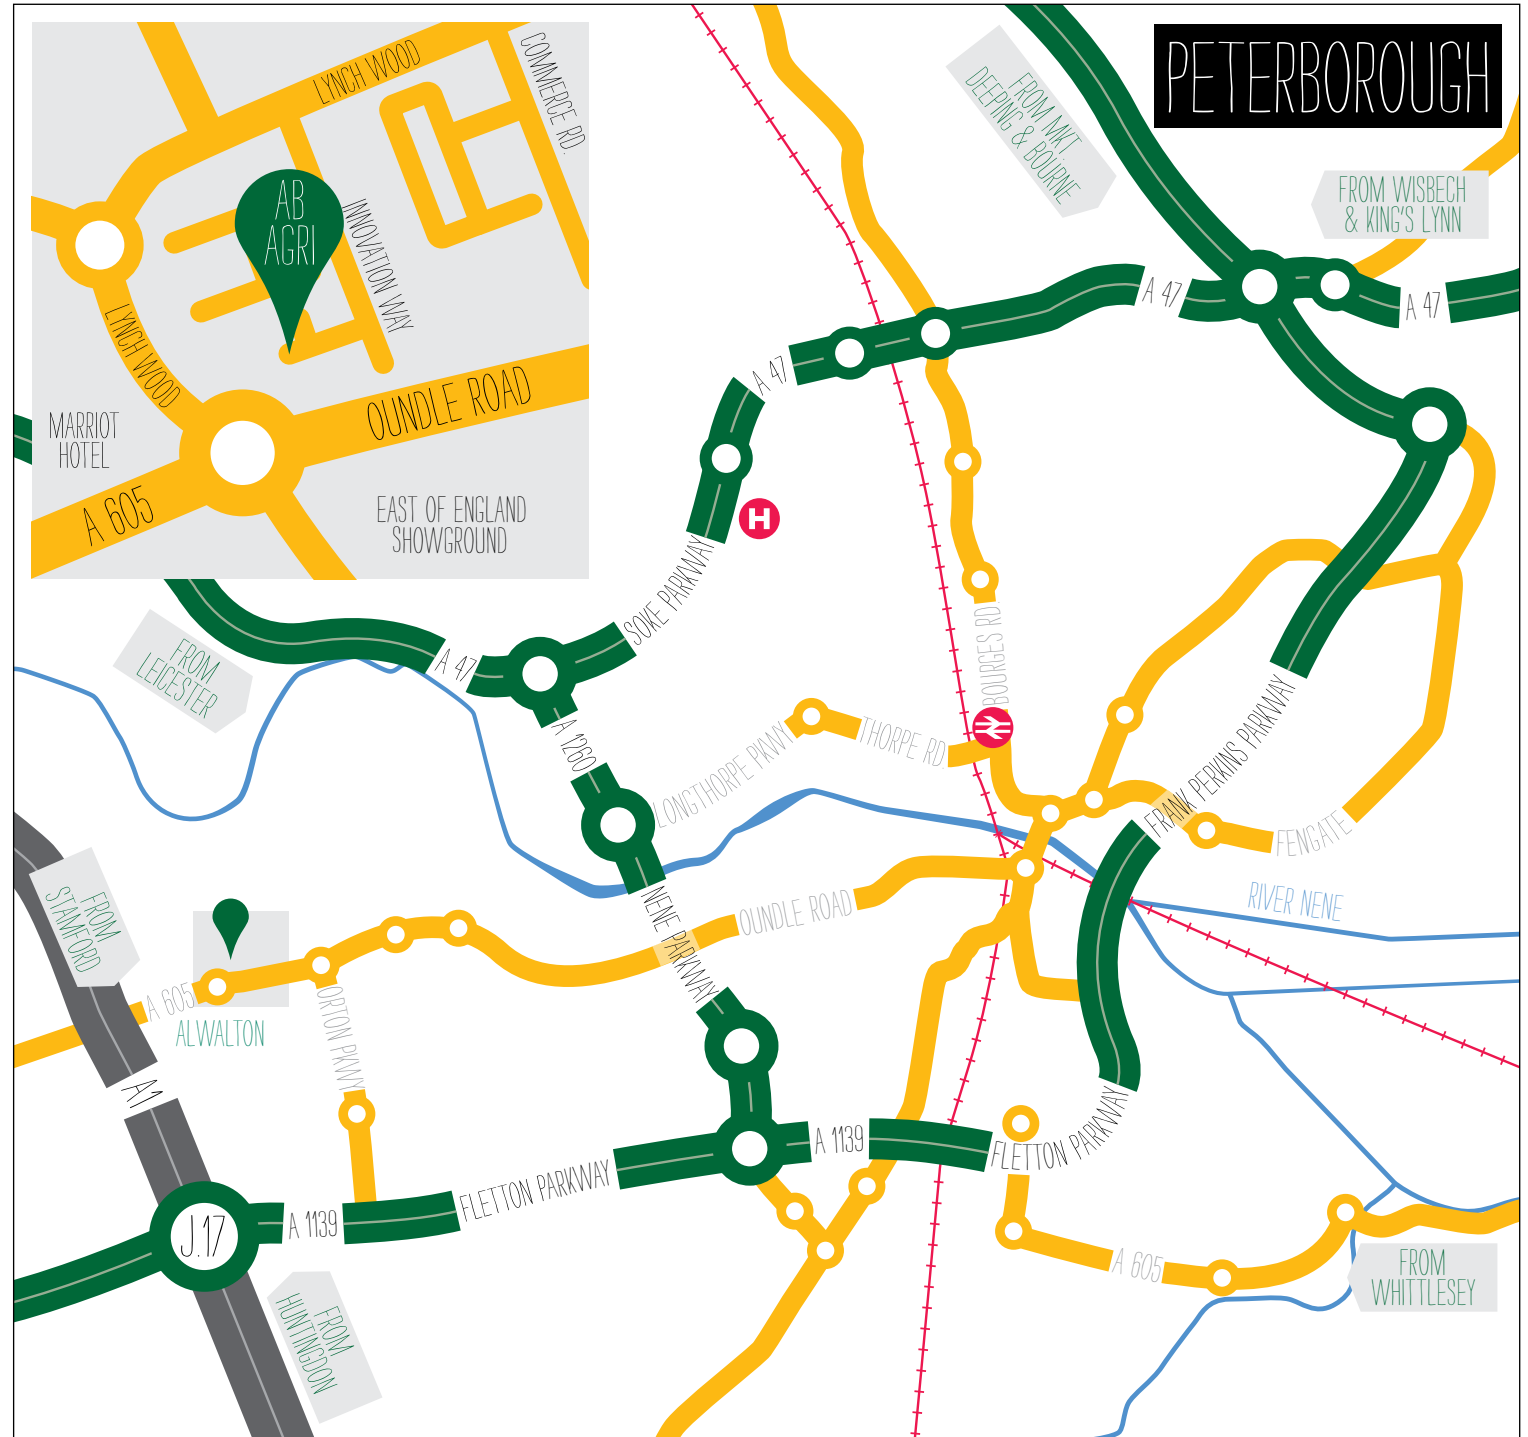

### FROM THE A1/A1 (M) TRAVELLING NORTH

- Take the first slip road after junction 17, signed Showground I Alwalton.
- Follow the road over the A1 to the roundabout
- Turn left onto the A605 Oundle Road towards Peterborough and follow the directions below.

### TRAVELLING SOUTH

- Take the Alwalton exit. Follow the road and turn left onto the A605 Oundle Road towards Peterborough and follow the directions below.
- At the next roundabout turn left into Peterborough Business Park (Lynch Wood).
- At the next roundabout turn right and take the first right into Innovation Way.
- Take the second right and turn left at the next corner where you will find us situated.

### BY TRAIN

- Peterborough is on the main East Coast line and receives services from London King's Cross, York, Leeds, Edinburgh, Cambridge and Norwich.
- We are a 15–20 minute taxi ride from the station.
- For further train service information, please call the National Rail Enquiry Line on 08457 48 49 50.

**FROM THE A1/A1 (M) TRAVELLING SOUTH**

- Take the Alwalton exit. Follow the road and turn left onto the A605 Oundle Road towards Peterborough and follow the directions below
- At the next roundabout turn left into Peterborough Business Park (Lynch Wood)
- At the next roundabout turn right and take the first right into Innovation Way
- Take the second right and turn left at the next corner where you will find us situated.